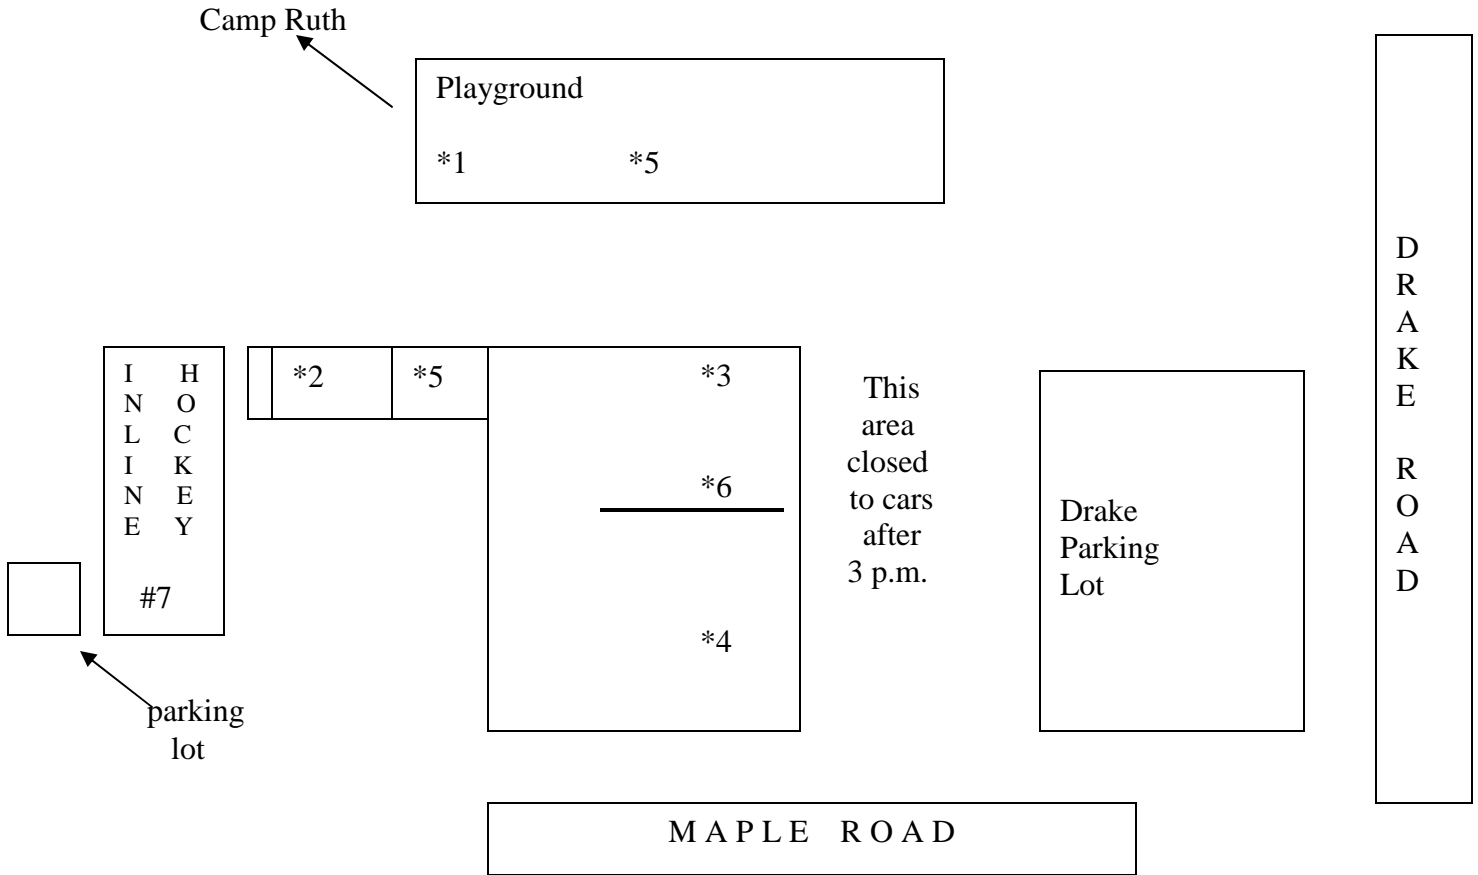

Pick-up and drop-off in West Bloomfield

Drop-off

- *1 Chaverim (K), Keshet (1&2), B'Yachad (3&4)
Imagitivity, Theater Camp
- *2 K'ton Ton (2 ½ - 4 ½ years old)
- *3 Travel Camps and Sports
- *4 Rainy day drop-off (Center's main entrance)
- *7 Extended care drop-off - Inline Hockey arena
- *5 Transportation Office

Pick-up

- *6 Parent pick-up
- *7 Extended care pick-up - Inline Hockey arena